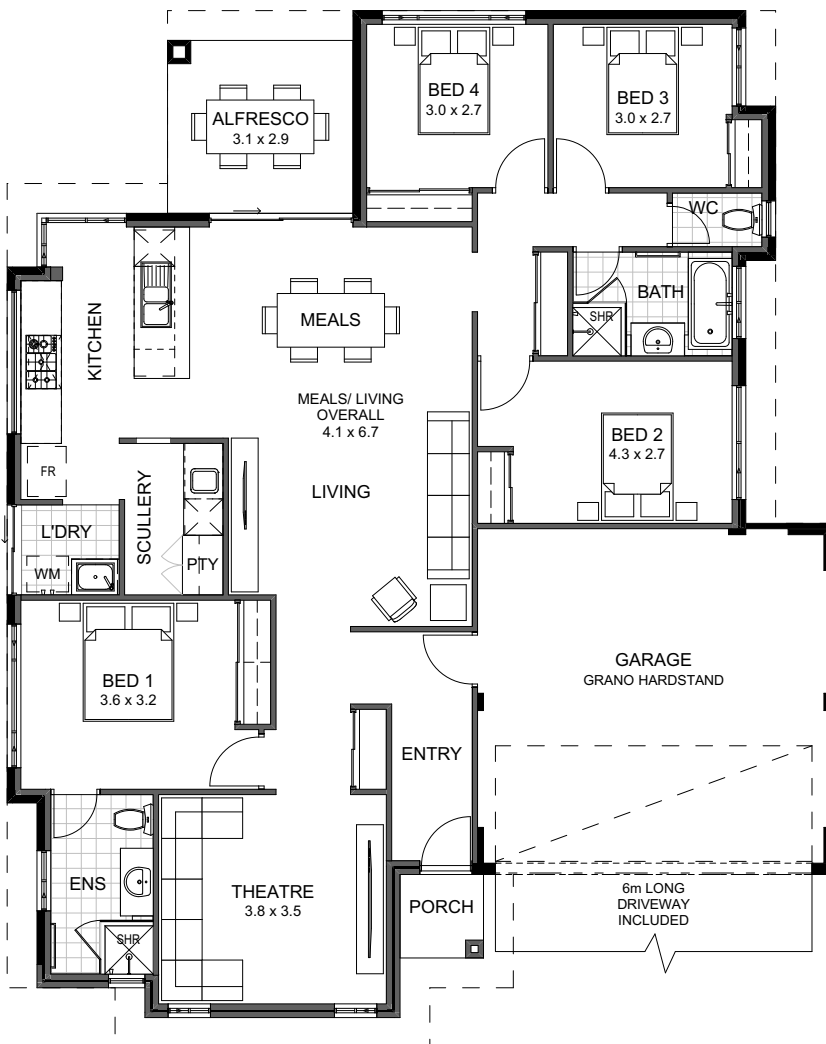

MOMU

MOMENTS + U

The Aspley | 193m²

Enjoy a new lifestyle with the Aspley!

Be the envy of your friends with this stunning home! It's got a little bit of everything; room to relax, spaces for fun, and a pretty awesome open plan living area.