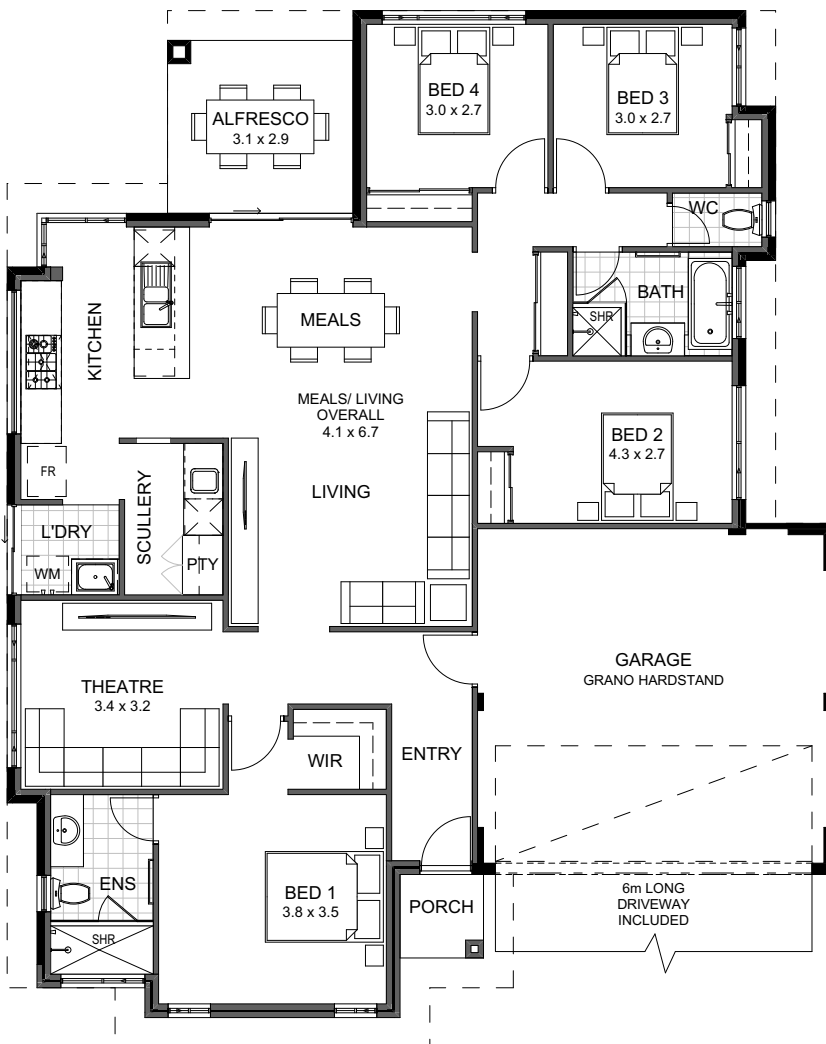

MOMU

MOMENTS + U

The Aspley | 193m²

Enjoy a new lifestyle with the Aspley!

Be the envy of your friends with this stunning home! It's got a little bit of everything; room to relax, spaces for fun, and a pretty awesome open plan living area.