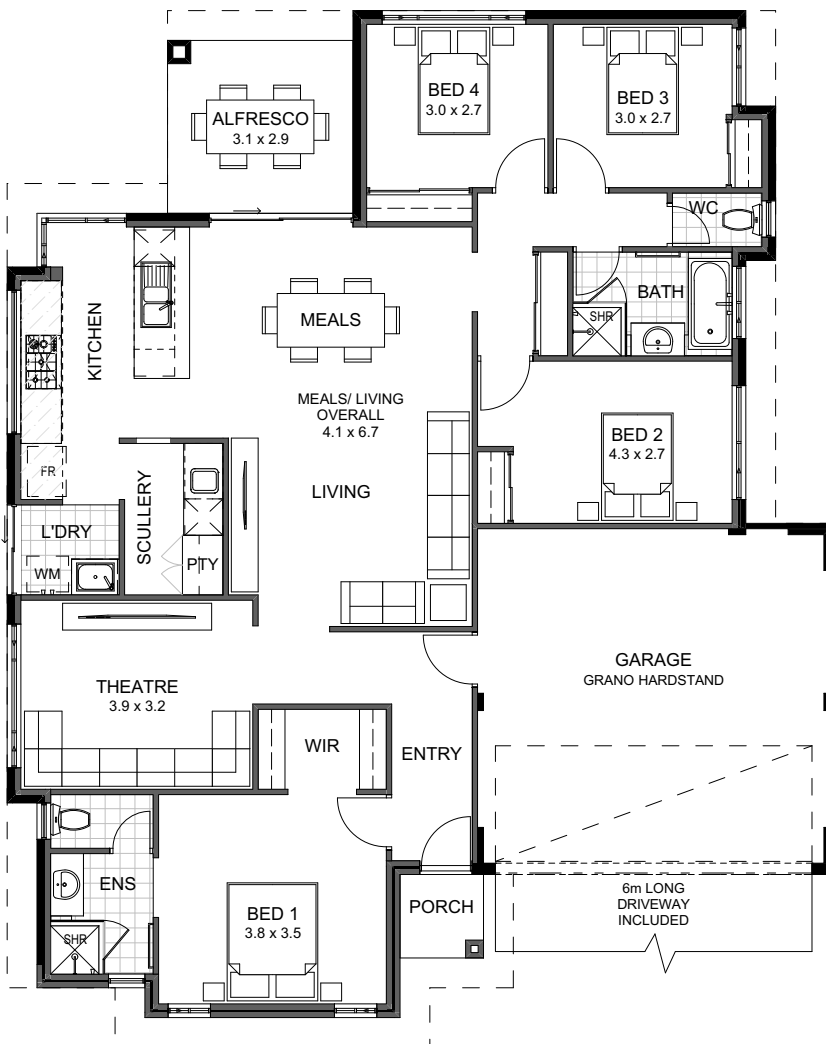

MOMU

MOMENTS + U

The Aspley | 193m²

Enjoy a new lifestyle with the Aspley!

Be the envy of your friends with this stunning home! It's got a little bit of everything; room to relax, spaces for fun, and a pretty awesome open plan living area.