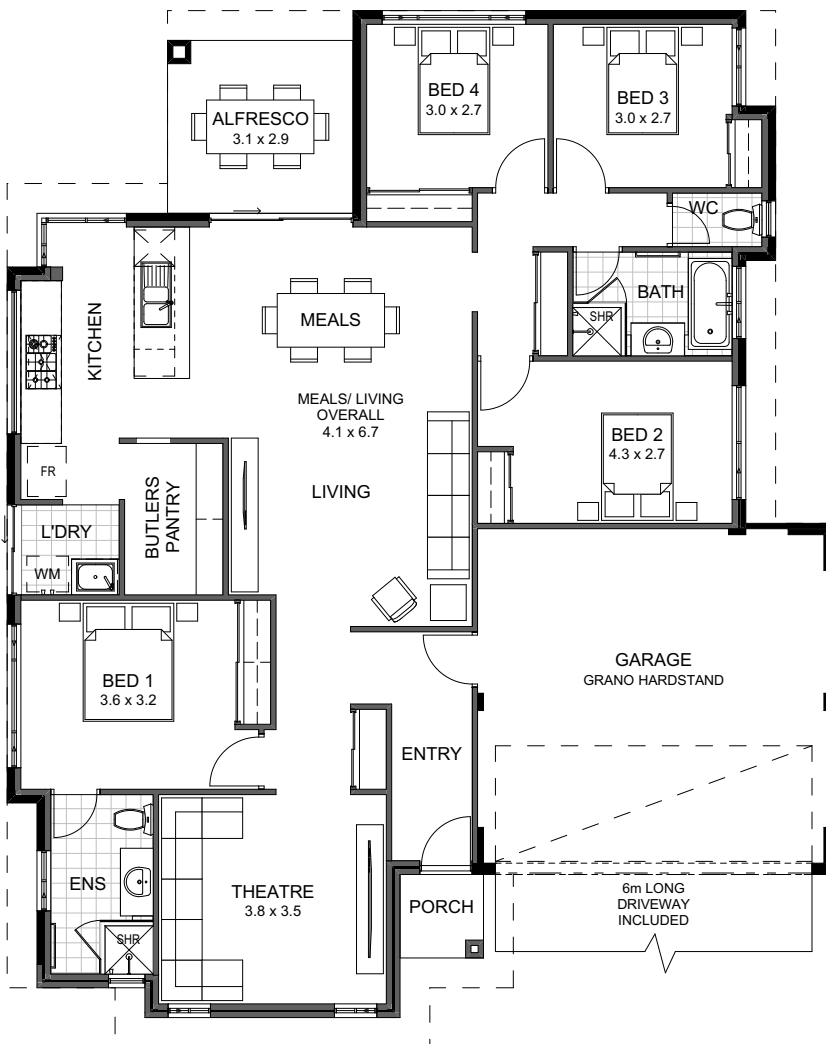

MOMU

MOMENTS + U

The Aspley | 193m²

Enjoy a new lifestyle with the Aspley!

Be the envy of your friends with this stunning home! It's got a little bit of everything; room to relax, spaces for fun, and a pretty awesome open plan living area.