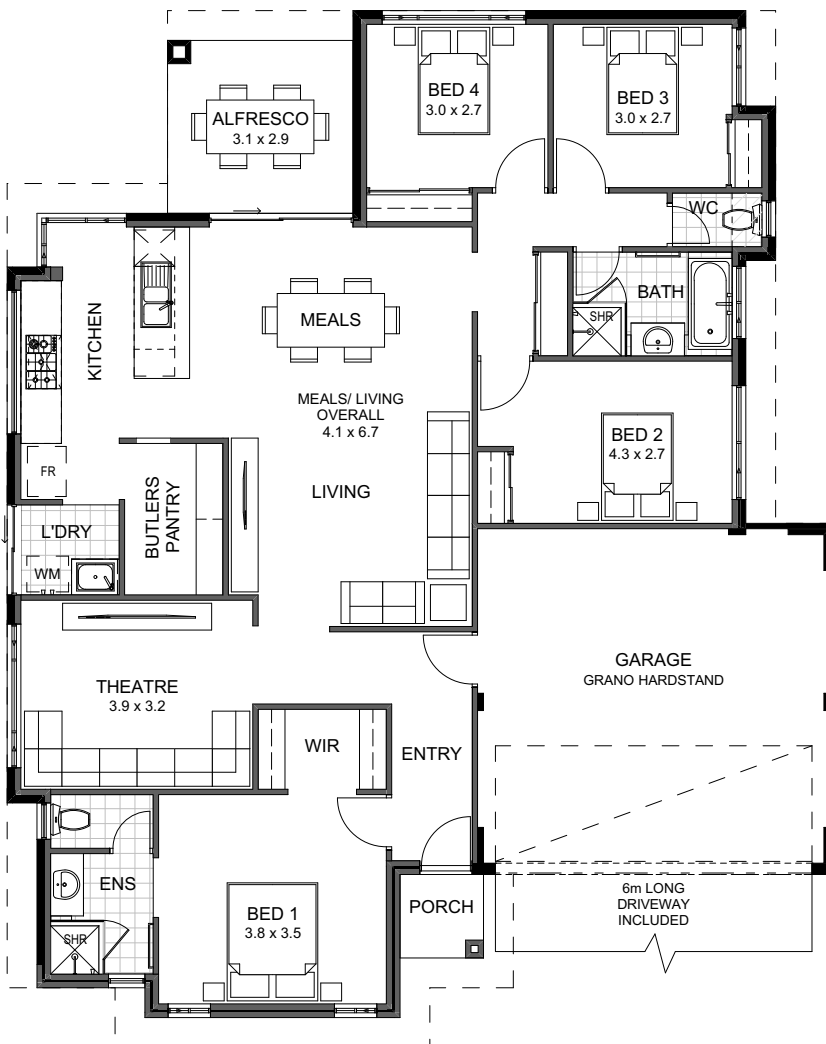

MOMU

MOMENTS + U

The Aspley | 193m²

Enjoy a new lifestyle with the Aspley!

Be the envy of your friends with this stunning home! It's got a little bit of everything; room to relax, spaces for fun, and a pretty awesome open plan living area.