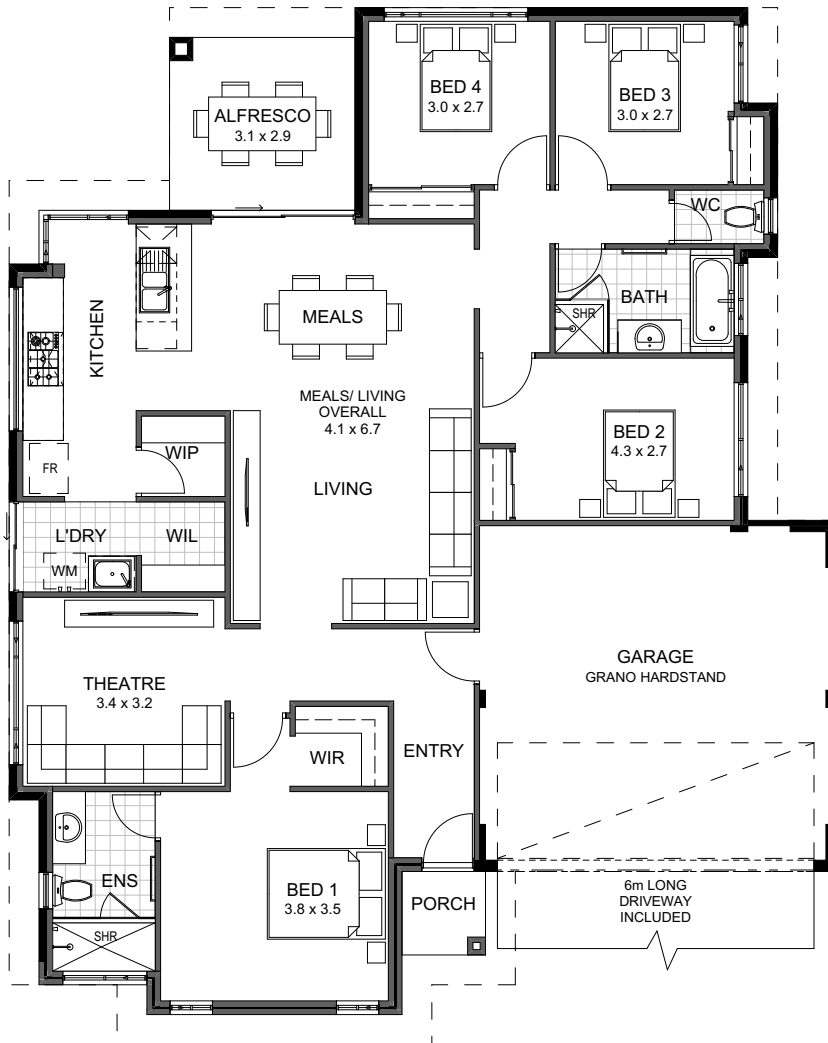

MOMU

MOMENTS + U

The Aspley | 193m²

4

2

15m

Enjoy a new lifestyle with the Aspley!

Be the envy of your friends with this stunning home! It's got a little bit of everything; room to relax, spaces for fun, and a pretty awesome open plan living area.