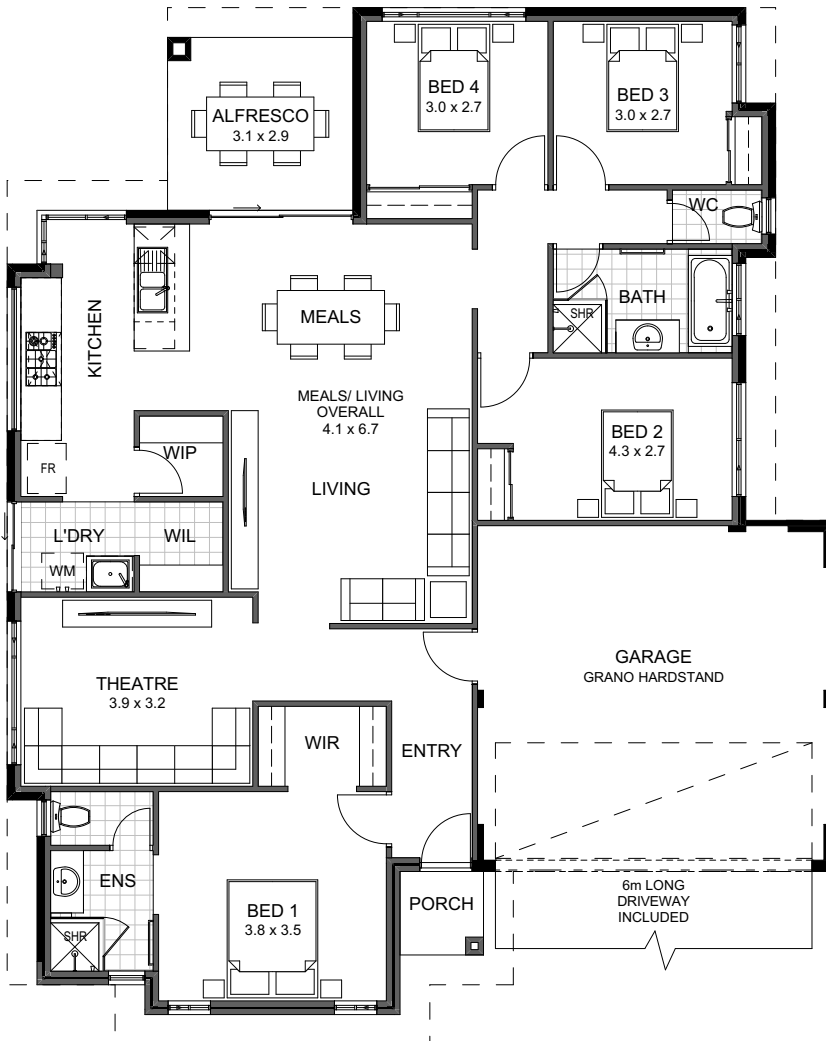

MOMU

MOMENTS + U

The Aspley | 193m²

Enjoy a new lifestyle with the Aspley!

Be the envy of your friends with this stunning home! It's got a little bit of everything; room to relax, spaces for fun, and a pretty awesome open plan living area.