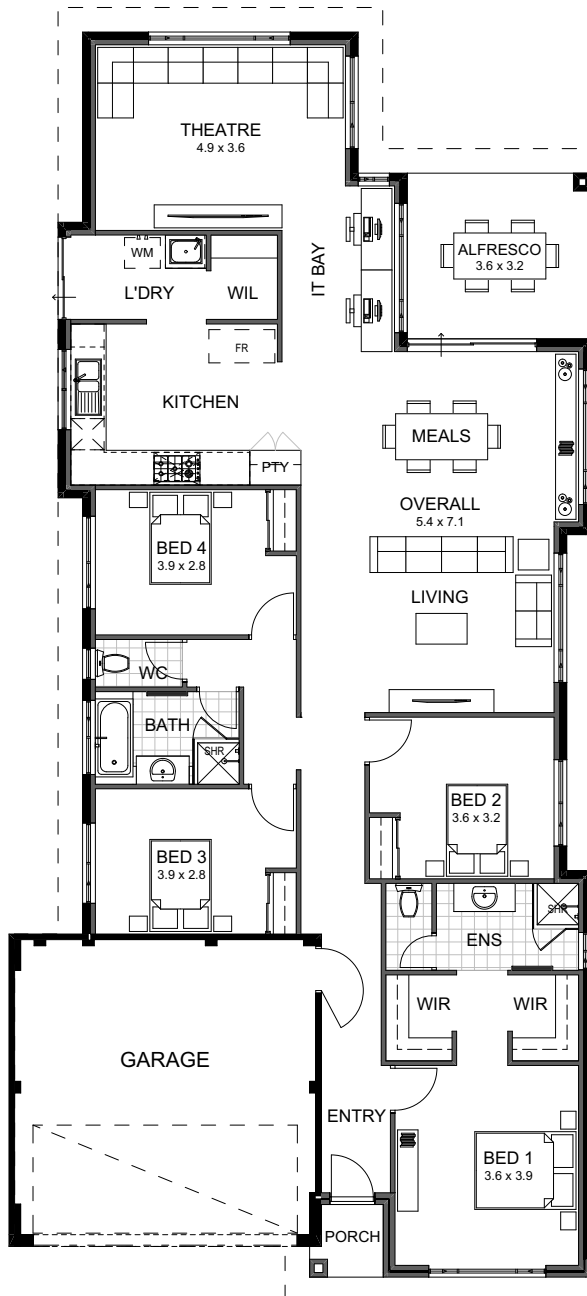

MOMU

MOMENTS + U

The Miranda | 235m²

Ready to get a home of your own? You'll love this...

Designed with first home buyers in mind. The Miranda has a little bit of everything; a home theatre, large scullery and a pretty awesome open plan living area. Enjoy a new lifestyle with the Miranda!