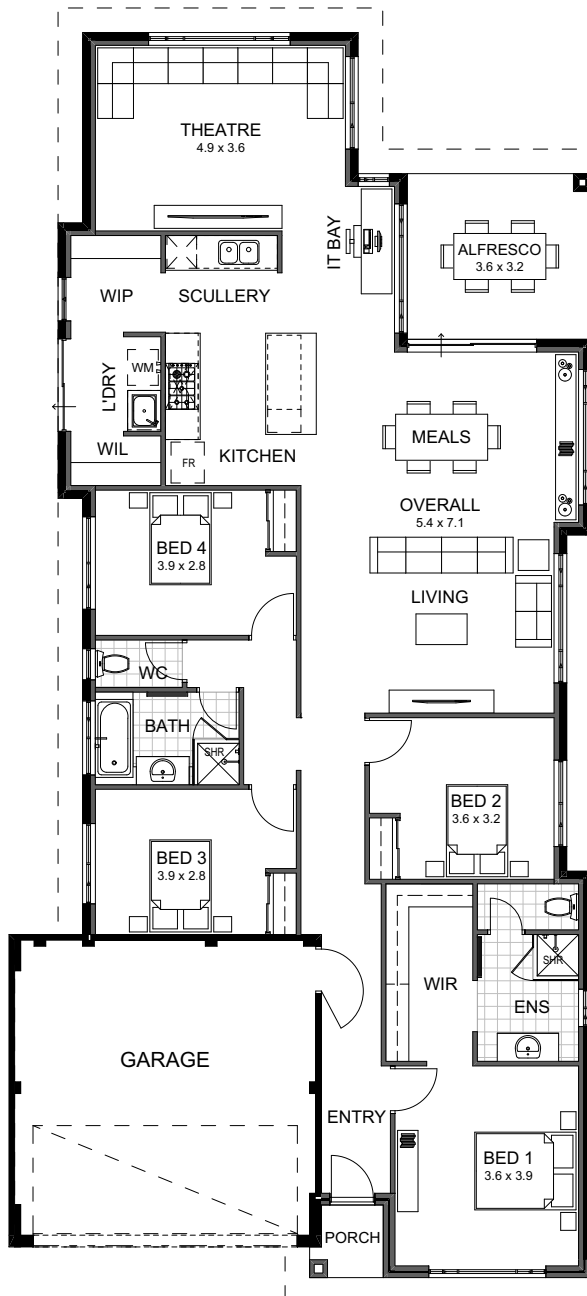

MOMU

MOMENTS + U

The Miranda | 235m²

Ready to get a home of your own? You'll love this...

Designed with first home buyers in mind. The Miranda has a little bit of everything; a home theatre, large scullery and a pretty awesome open plan living area. Enjoy a new lifestyle with the Miranda!