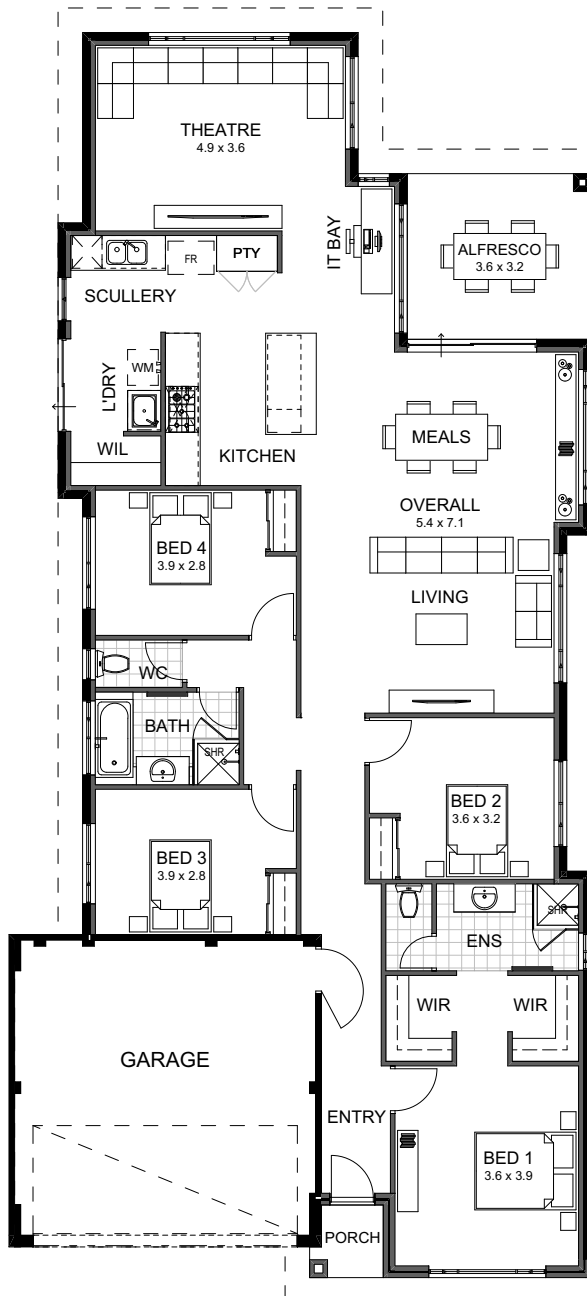

MOMU

MOMENTS + U

The Miranda | 235m²

Ready to get a home of your own? You'll love this...

Designed with first home buyers in mind. The Miranda has a little bit of everything; a home theatre, large scullery and a pretty awesome open plan living area. Enjoy a new lifestyle with the Miranda!