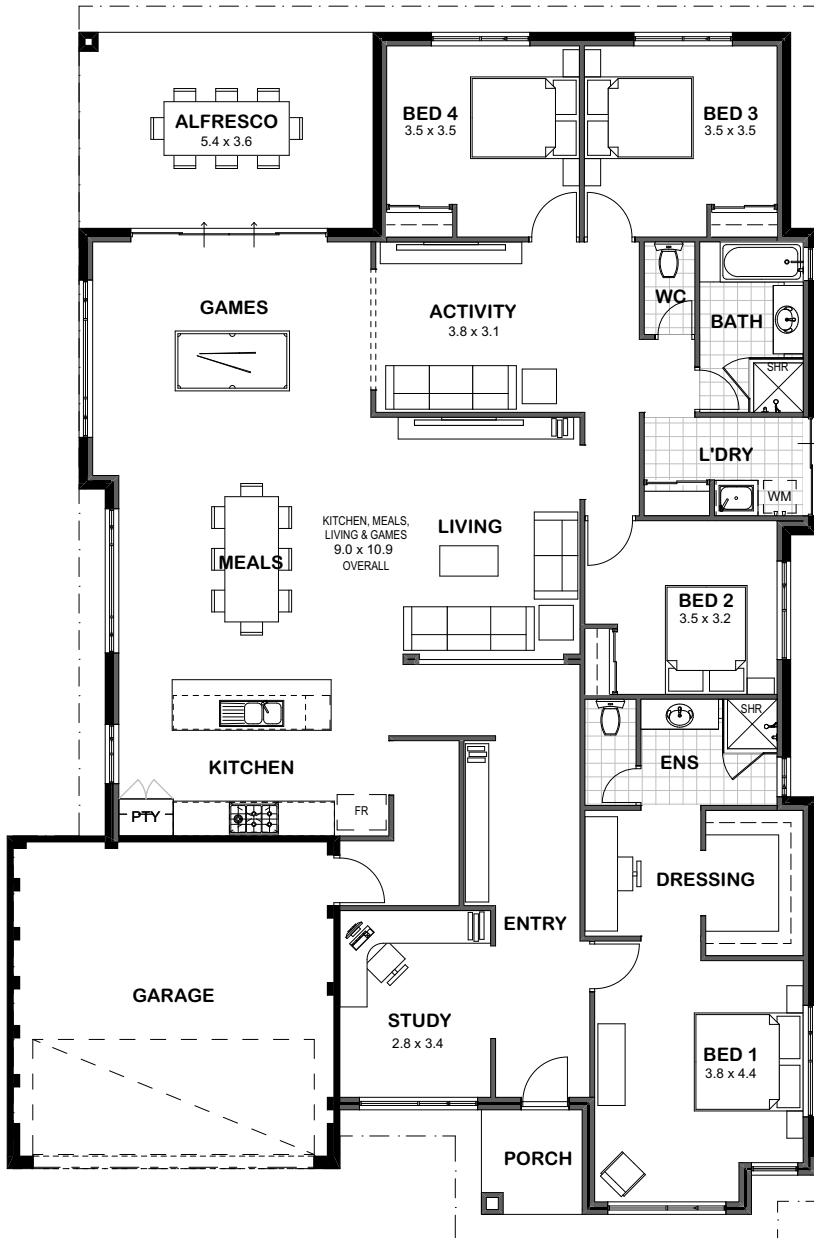

The Toorak | 285m²

The Toorak is simply too cool! All you need is here.

Love having your friends and family over to visit? You'll love this awesome home! The open plan living spaces incorporate a games area and kids activity room for many years of good times ahead.

Essastone benchtops throughout

Lifetime structural guarantee

Quality flickmixer taps throughout

Colorbond roof, gutter, downpipes and fascia

NBN ready three point pack

900mm stainless steel appliances

Choice of architecturally designed elevations