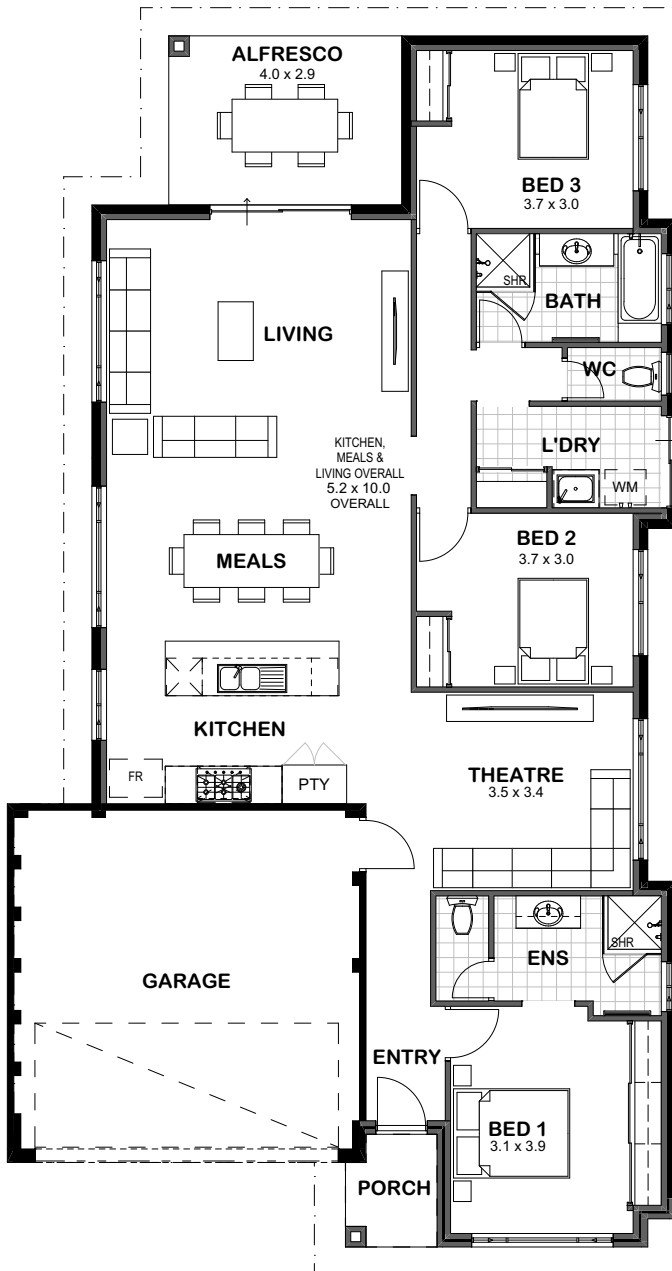

The Floreat | 199m²

So much space it's out of this world!

The innovative Floreat was designed with space in mind! We're not only talking about storage space, but space to move and grow. After all, that's what's important in life.

Essastone benchtops throughout

Lifetime structural guarantee

Quality flickmixer taps throughout

Colorbond roof, gutter, downpipes and fascia

NBN ready three point pack

900mm stainless steel appliances

Choice of architecturally designed elevations