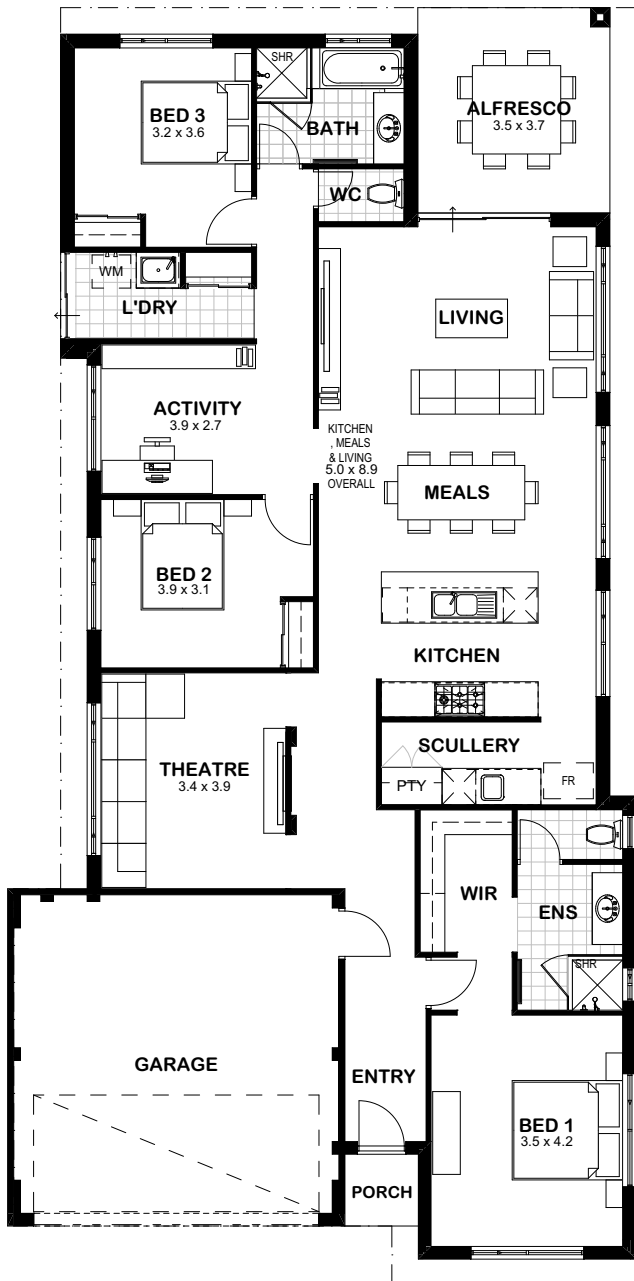

The Ashcroft | 224m²

Ready to get into a new home? You'll love this...

Be the envy of your friends with this stunning home! It's got a little bit of everything; room to relax, spaces for fun, and a pretty awesome open plan living area. Enjoy a new lifestyle with the Ashcroft!

Essastone benchtops throughout

Lifetime structural guarantee

Quality flickmixer taps throughout

Colorbond roof, gutter, downpipes and fascia

NBN ready three point pack

900mm stainless steel appliances

Choice of architecturally designed elevations