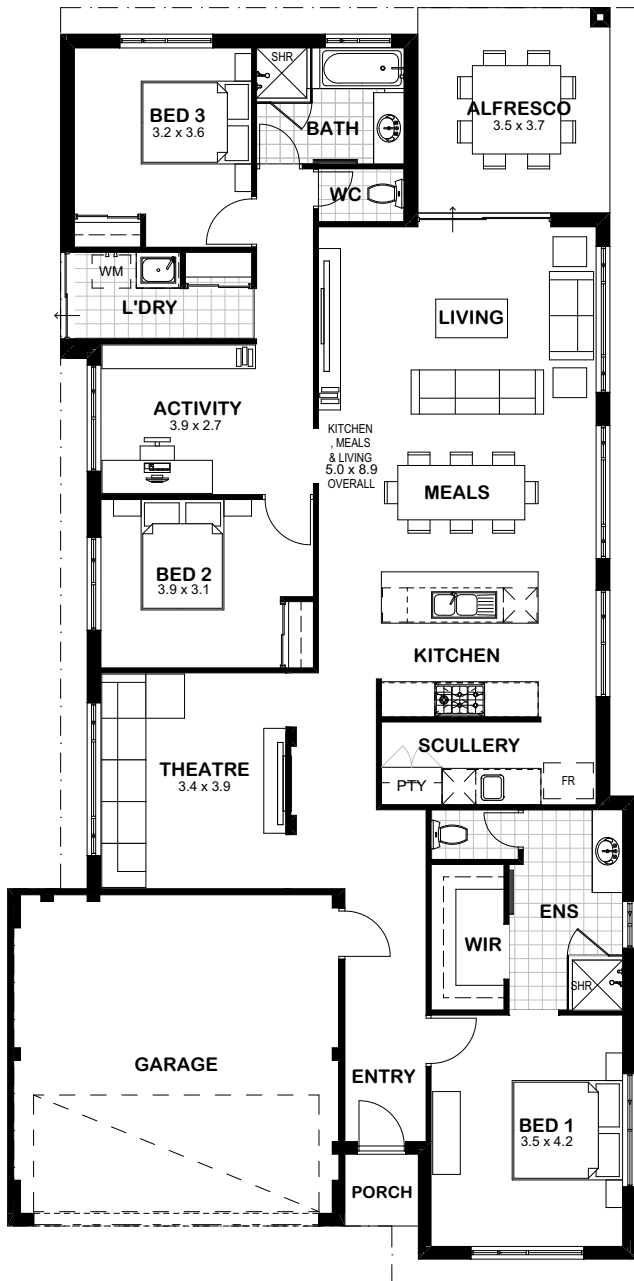

The Ashcroft | 224m²

Ready to get into a new home? You'll love this...

Be the envy of your friends with this stunning home! It's got a little bit of everything; room to relax, spaces for fun, and a pretty awesome open plan living area. Enjoy a new lifestyle with the Ashcroft!

Essastone benchtops throughout

Lifetime structural guarantee

Quality flickmixer taps throughout

Colorbond roof, gutter, downpipes and fascia

NBN ready three point pack

900mm stainless steel appliances

Choice of architecturally designed elevations