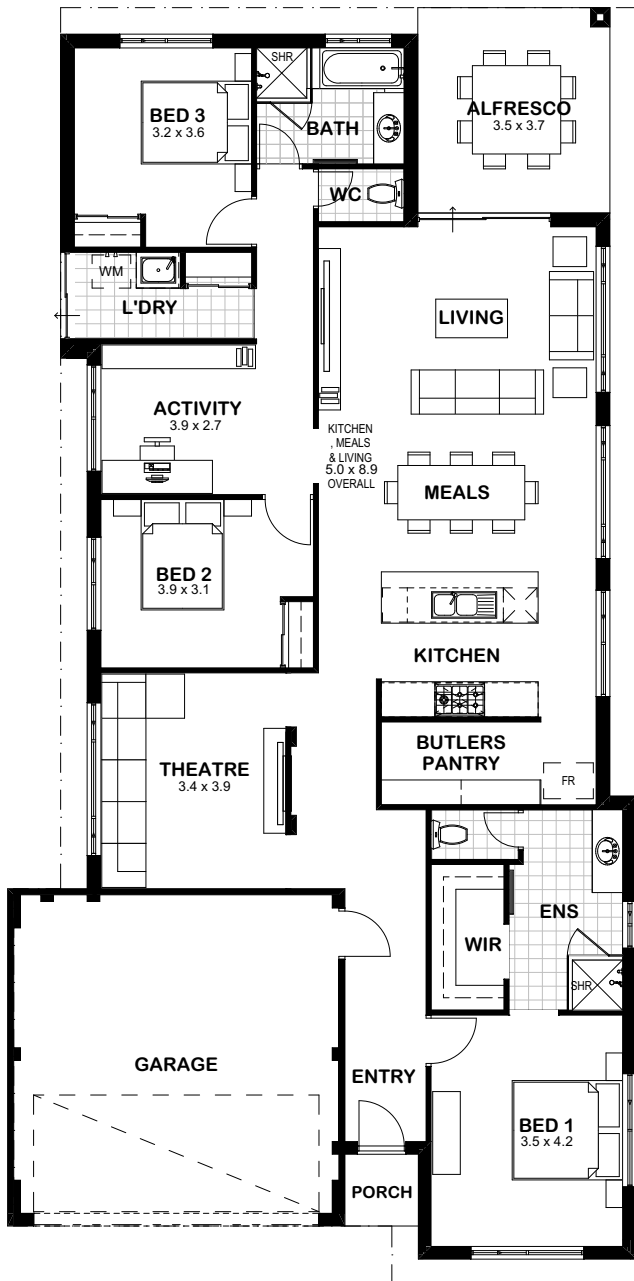

The Ashcroft | 224m²

Ready to get into a new home? You'll love this...

Be the envy of your friends with this stunning home! It's got a little bit of everything; room to relax, spaces for fun, and a pretty awesome open plan living area. Enjoy a new lifestyle with the Ashcroft!

Essastone benchtops throughout

Lifetime structural guarantee

Quality flickmixer taps throughout

Colorbond roof, gutter, downpipes and fascia

NBN ready three point pack

900mm stainless steel appliances

Choice of architecturally designed elevations