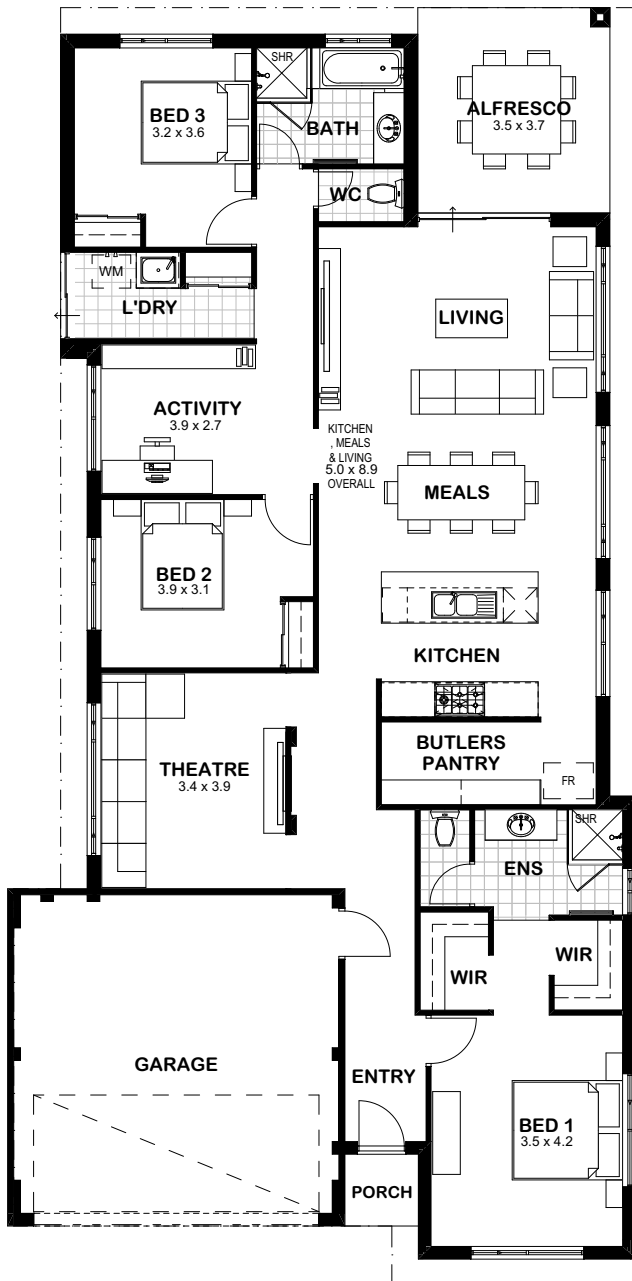

The Ashcroft | 224m²

Ready to get into a new home? You'll love this...

Be the envy of your friends with this stunning home! It's got a little bit of everything; room to relax, spaces for fun, and a pretty awesome open plan living area. Enjoy a new lifestyle with the Ashcroft!

Essastone benchtops throughout

Lifetime structural guarantee

Quality flickmixer taps throughout

Colorbond roof, gutter, downpipes and fascia

NBN ready three point pack

900mm stainless steel appliances

Choice of architecturally designed elevations