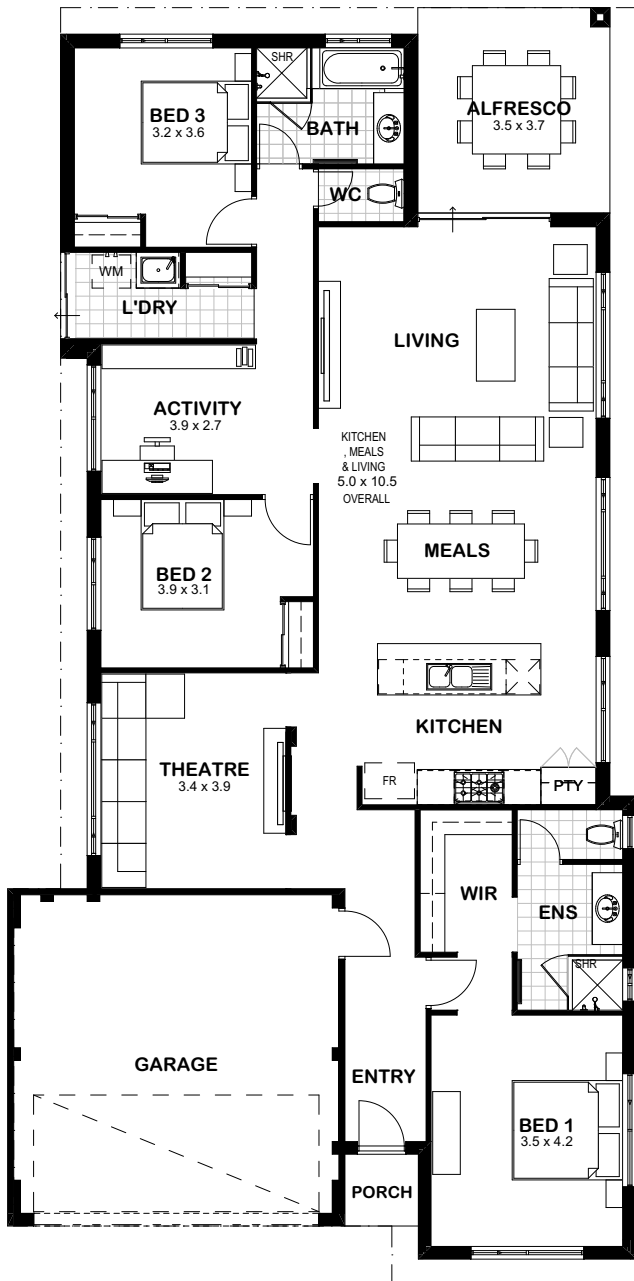

The Ashcroft | 224m²

Ready to get into a new home? You'll love this...

Be the envy of your friends with this stunning home! It's got a little bit of everything; room to relax, spaces for fun, and a pretty awesome open plan living area. Enjoy a new lifestyle with the Ashcroft!

Essastone benchtops throughout

Lifetime structural guarantee

Quality flickmixer taps throughout

Colorbond roof, gutter, downpipes and fascia

NBN ready three point pack

900mm stainless steel appliances

Choice of architecturally designed elevations