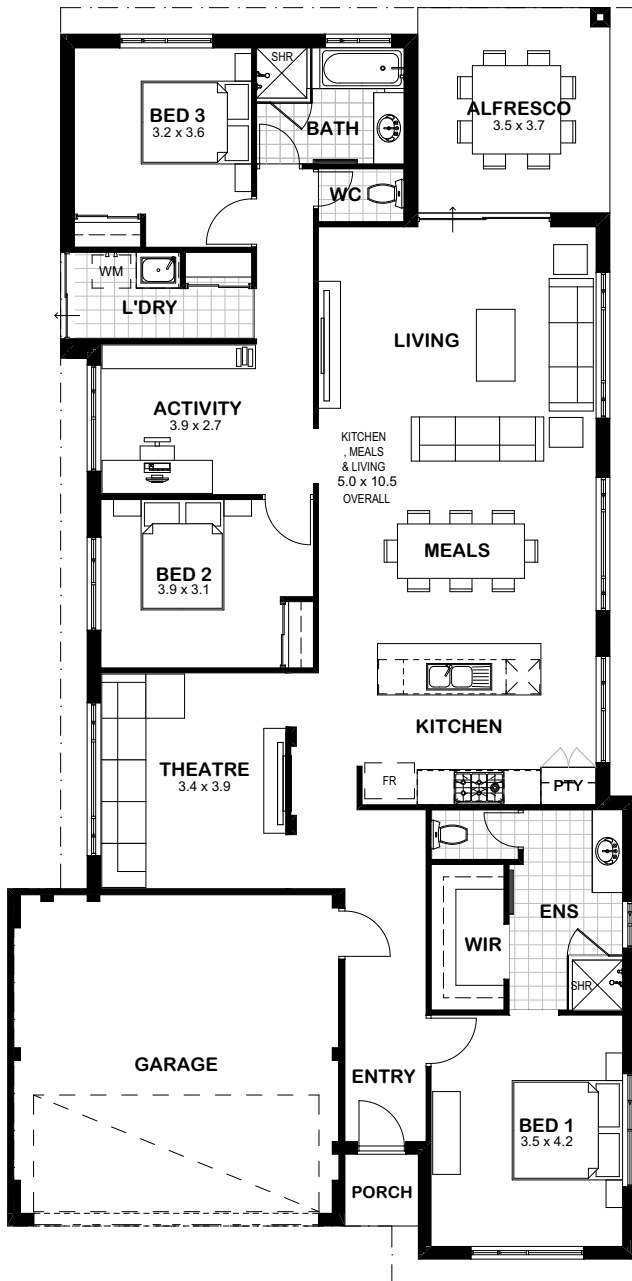

The Ashcroft | 224m²

Ready to get into a new home? You'll love this...

Be the envy of your friends with this stunning home! It's got a little bit of everything; room to relax, spaces for fun, and a pretty awesome open plan living area. Enjoy a new lifestyle with the Ashcroft!

Essastone benchtops throughout

Lifetime structural guarantee

Quality flickmixer taps throughout

Colorbond roof, gutter, downpipes and fascia

NBN ready three point pack

900mm stainless steel appliances

Choice of architecturally designed elevations