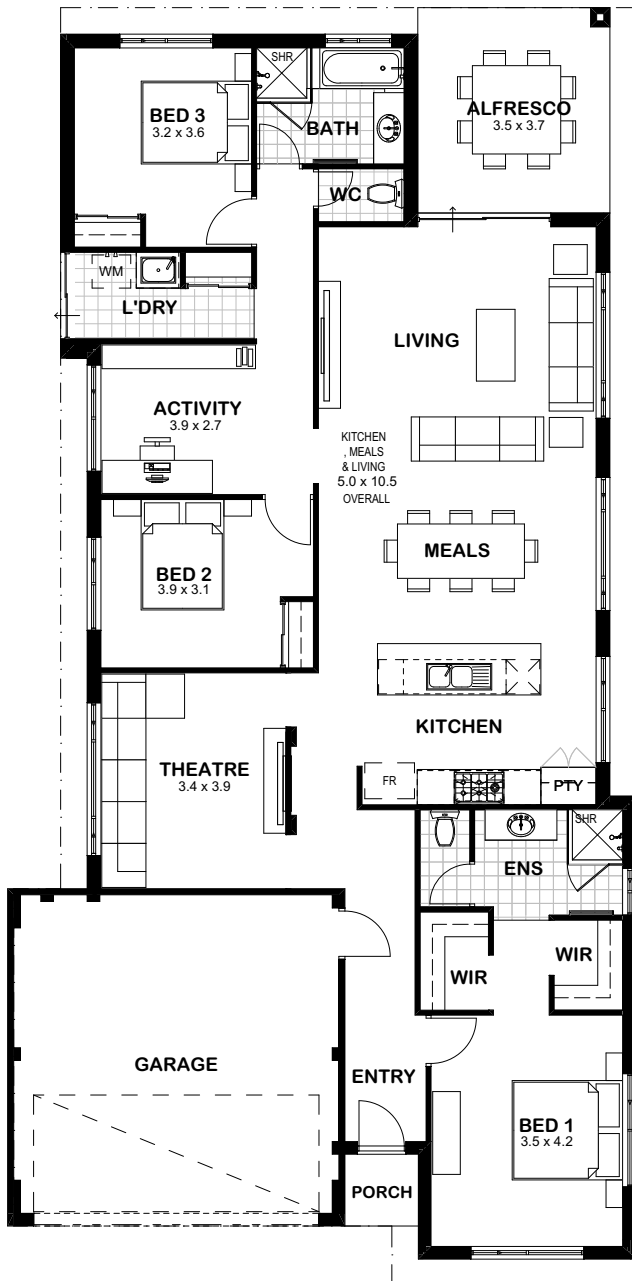

The Ashcroft | 224m²

Ready to get into a new home? You'll love this...

Be the envy of your friends with this stunning home! It's got a little bit of everything; room to relax, spaces for fun, and a pretty awesome open plan living area. Enjoy a new lifestyle with the Ashcroft!

Essastone benchtops throughout

Lifetime structural guarantee

Quality flickmixer taps throughout

Colorbond roof, gutter, downpipes and fascia

NBN ready three point pack

900mm stainless steel appliances

Choice of architecturally designed elevations