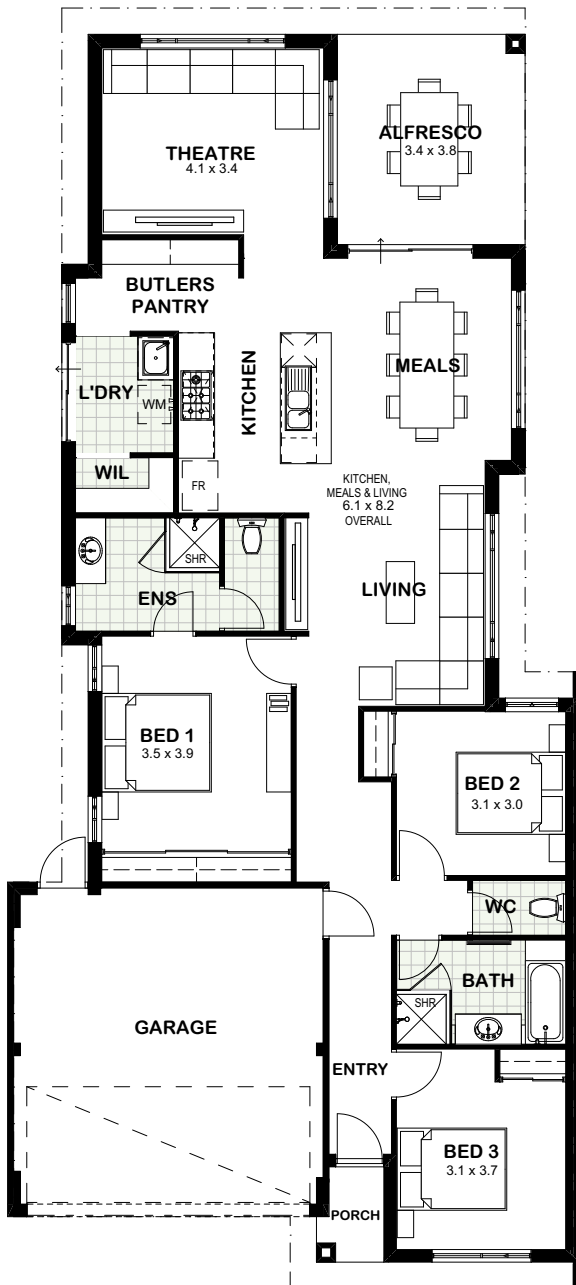

MOMU

MOMENTS + U

The Findon | 196m²

Looking for your first home? Look no further!

We've filled the Findon with all the exciting stuff you want in a first home! Home theatre? Check. Open plan kitchen and living? Check. Awesome alfresco? Check. The Findon has it all!