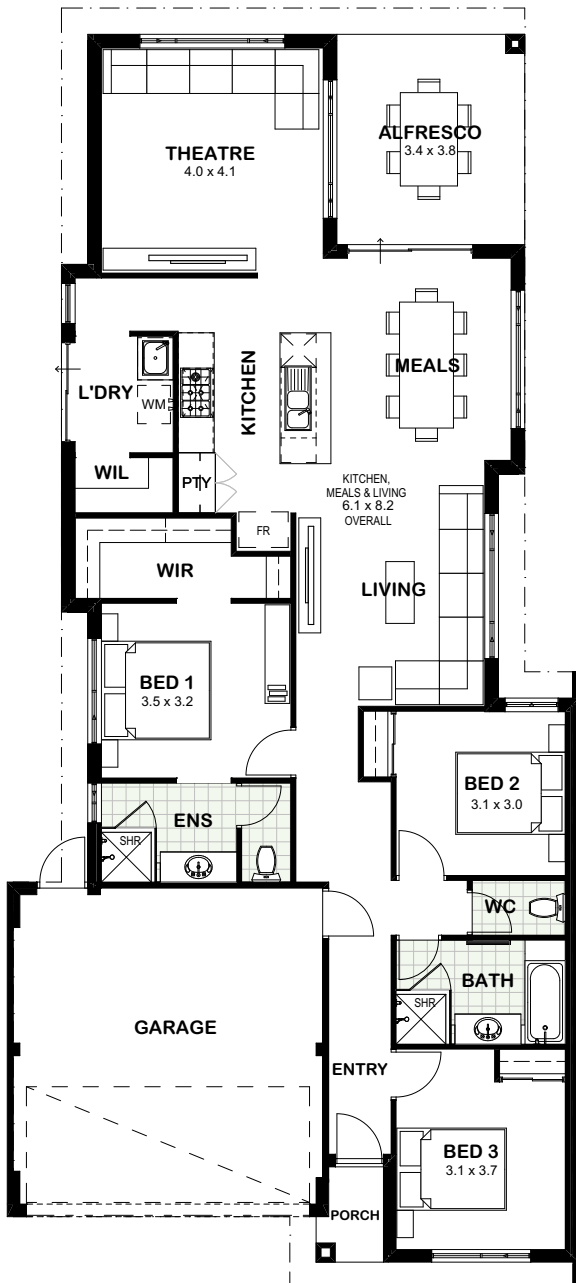

The Findon | 196m²

Looking for your first home? Look no further!

We've filled the Findon with all the exciting stuff you want in a first home! Home theatre? Check. Open plan kitchen and living? Check. Awesome alfresco? Check. The Findon has it all!

Essastone benchtops throughout

Lifetime structural guarantee

Quality flickmixer taps throughout

Colorbond roof, gutter, downpipes and fascia

NBN ready three point pack

900mm stainless steel appliances

Choice of architecturally designed elevations