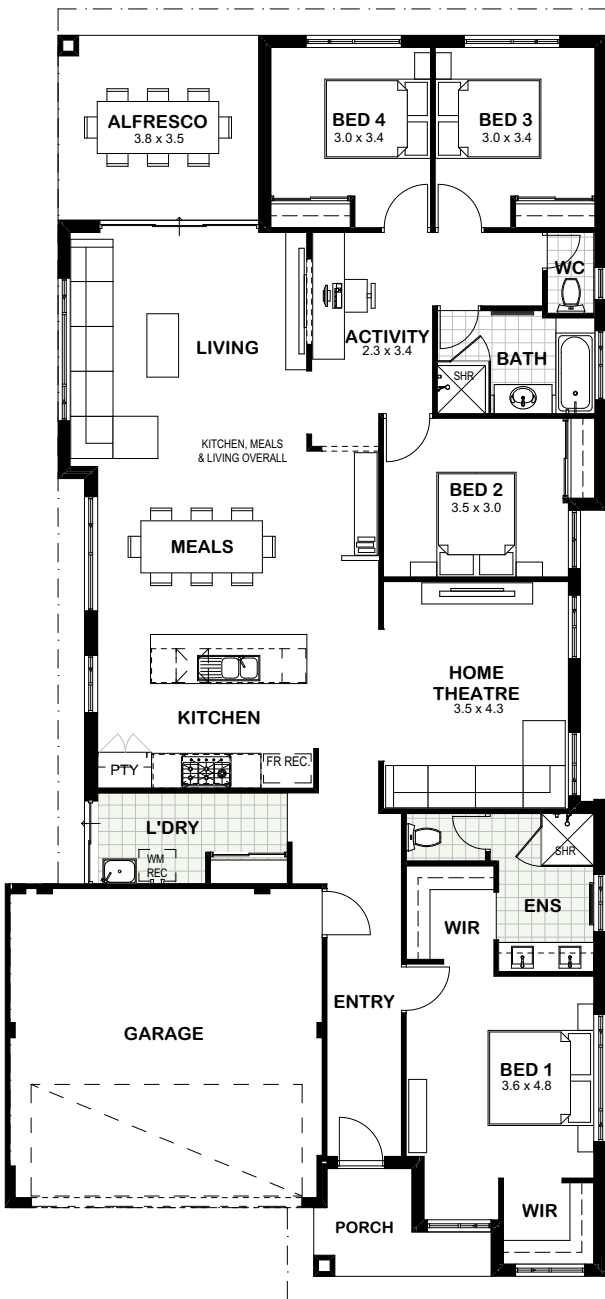

## The Wakeley | 241m<sup>2</sup>

**You're not dreaming, it's really this great!**

Imagine waking up to a home like this- incredible open plan living areas and plenty of space for the whole family. No, it's not a dream, it's the Wakeley!

Essastone benchtops throughout

Lifetime structural guarantee

Quality flickmixer taps throughout

Colorbond roof, gutter, downpipes and fascia

NBN ready three point pack

900mm stainless steel appliances

Choice of architecturally designed elevations