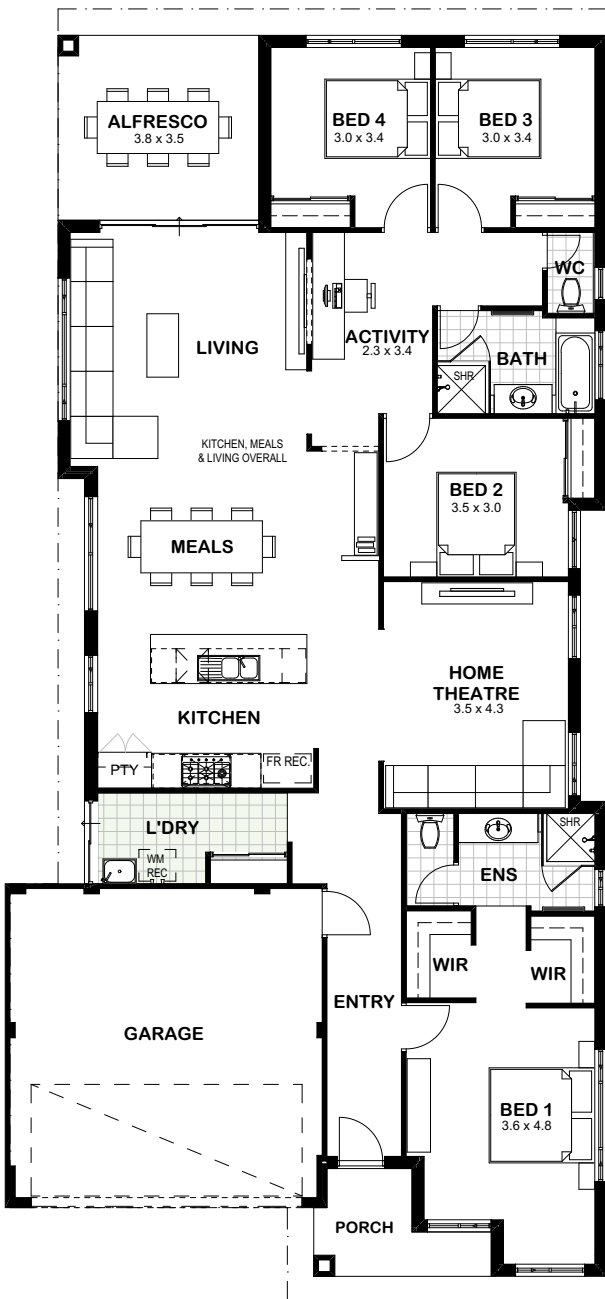

## The Wakeley | 241m<sup>2</sup>

**You're not dreaming, it's really this great!**

Imagine waking up to a home like this- incredible open plan living areas and plenty of space for the whole family. No, it's not a dream, it's the Wakeley!

Essastone benchtops throughout

Lifetime structural guarantee

Quality flickmixer taps throughout

Colorbond roof, gutter, downpipes and fascia

NBN ready three point pack

900mm stainless steel appliances

Choice of architecturally designed elevations